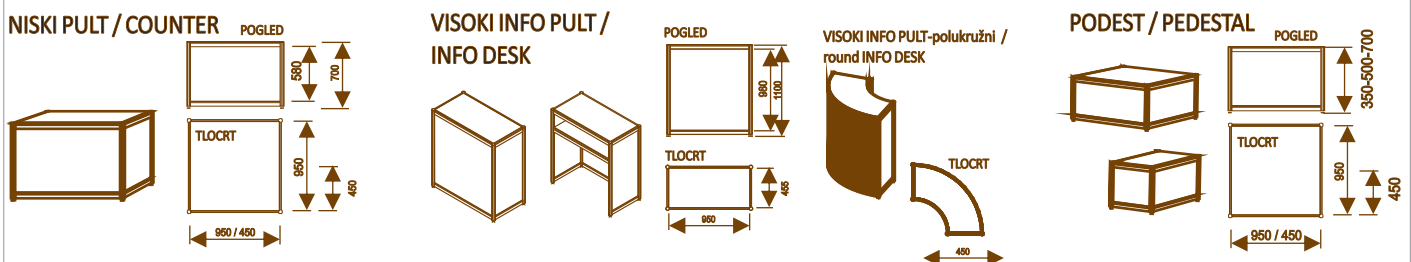

0022 STANDARDNO UREĐENI IZLOŽBENI PROSTOR - OCTANORM STANDARD EXHIBITION SPACE ARRANGED - OCTANORM

natpis
Inscription board

UKLJUČUJE / INCLUDES :	<20 m ² /sqm	21-40 m ² /sqm
● tepih / carpet	✓	✓
● obodne stijene, 100x250 cm / wall panels	✓	✓
● natpis / inscription board	✓	✓
● kabina s vratima / cabin with doors	✓	✓
● stol / table	1	1
● stolac / chair	4	6
● koš / waste basket	1	1
● vješalica / coat rack	1	1
● utičnica / power socket	1	2
● reflektor / spotlight	1kom svakih 5 m ² / 1 spotlight/5sqm	
● izložbeni element po izboru / display element at choice	1kom svakih 5 m ² / 1 element /5sqm	

IZLOŽBENI ELEMENT PO IZBORU (1kom/5m²) DISPLAY ELEMENT AT CHOICE (1pc/5sqm)

0063 Uređenje PO POSEBNOM PROJEKTU SPECIAL DESIGN arrangement

Cijena uređenja po posebnom projektu formira se u dogovoru s arhitektom ZV-a i bit će dodana na cijenu neuređenog izložbenog prostora.

The cost of the special design arrangement will be determined in agreement with the Zagreb Fair architect and added to the cost of the non-arranged exhibition space.